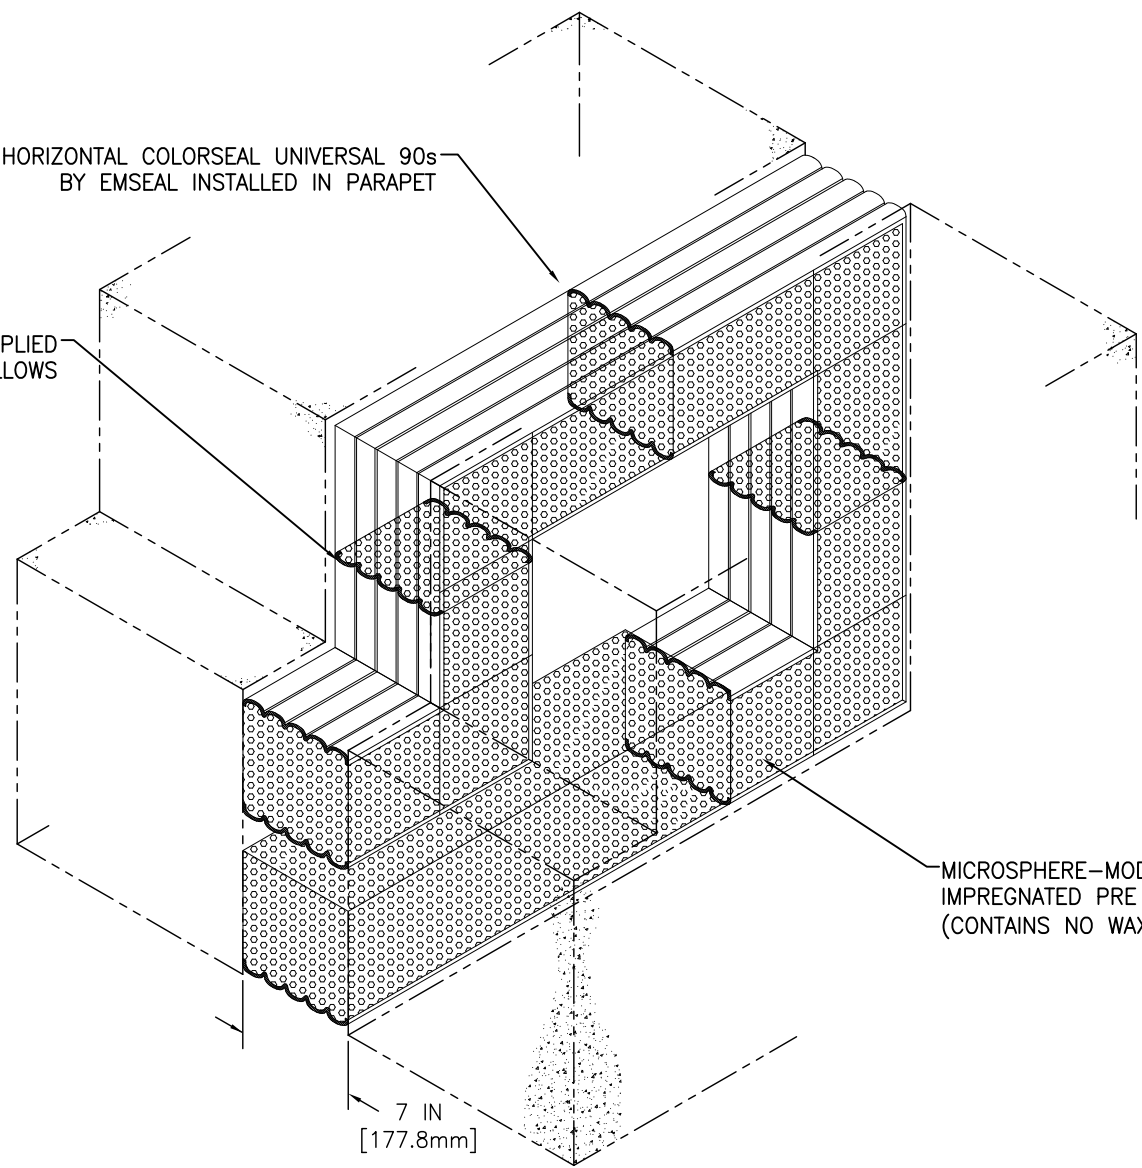

HORIZONTAL COLORSEAL UNIVERSAL 90s
BY EMSEAL INSTALLED IN PARAPET

WATERTIGHT FACTORY APPLIED
SILICONE BELLOWS

MICROSPHERE-MODIFIED, 100% ACRYLIC-
IMPREGNATED PRE COMPRESSED FOAM.
(CONTAINS NO WAX OR WAX COMPOUNDS)

HORIZONTAL COLORSEAL
SEE APPLICABLE
DETAIL FOR DESIRED
SIZE & SYSTEM FEATURES

7 IN
[177.8mm]

EMSEAL JOINT SYSTEMS LTD.

UNIVERSAL 90s INSTALLED IN A PARAPET

DRAWN BY: SWR	DATE: 2016/01/07	SCALE: N.T.S.	SHEET No: 1 OF 1

PART NUMBER:
COH_0700_PARAPET_ISO