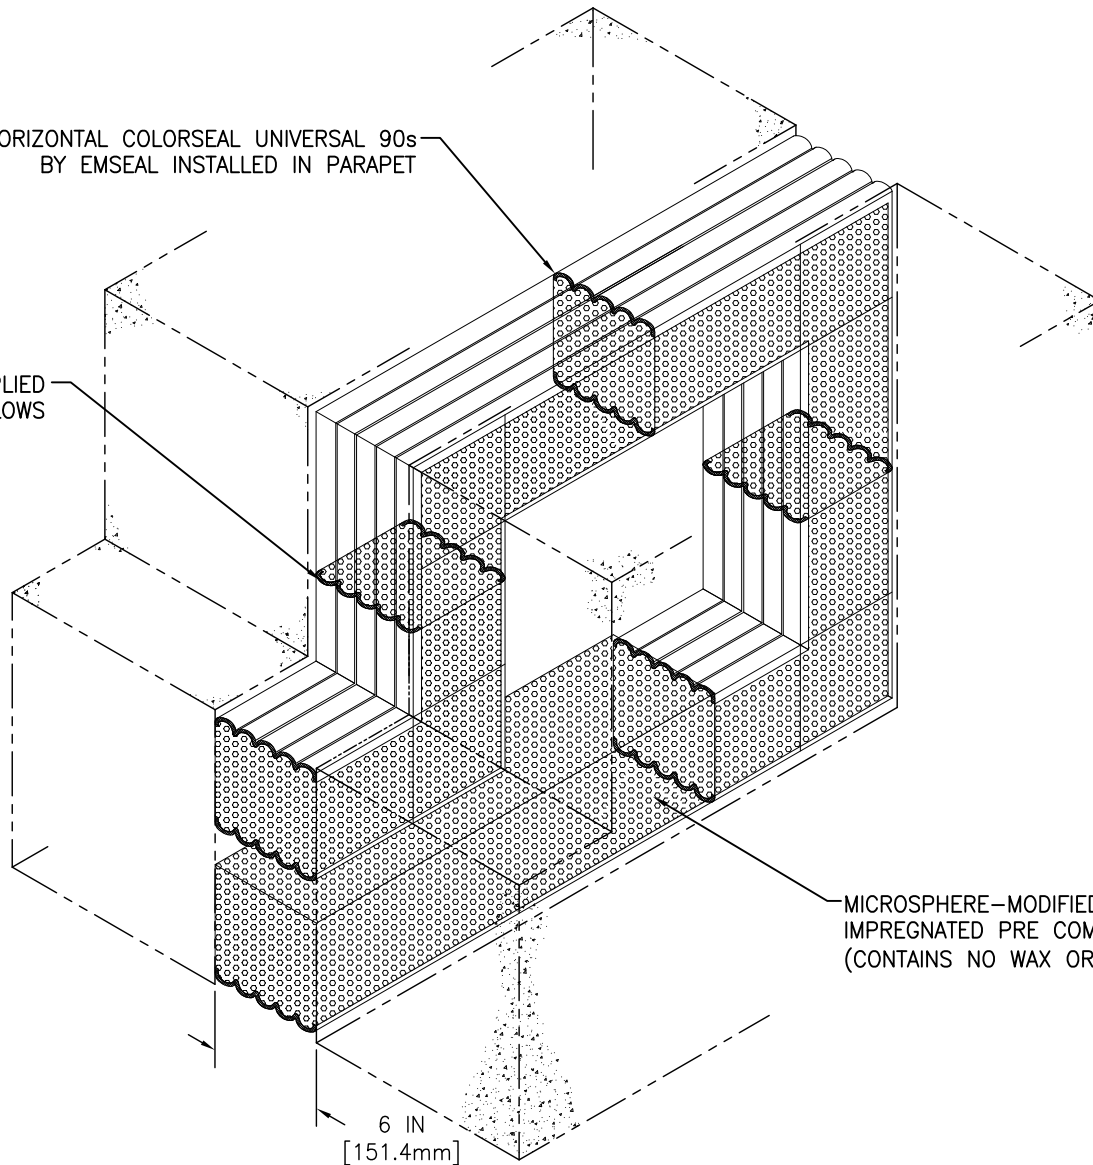

HORIZONTAL COLORSEAL UNIVERSAL 90s
BY EMSEAL INSTALLED IN PARAPET

WATERTIGHT FACTORY APPLIED
SILICONE BELLOWS

MICROSPHERE-MODIFIED, 100% ACRYLIC-
IMPREGNATED PRE COMPRESSED FOAM.
(CONTAINS NO WAX OR WAX COMPOUNDS)

HORIZONTAL COLORSEAL
SEE APPLICABLE
DETAIL FOR DESIRED
SIZE & SYSTEM FEATURES

6 IN
[151.4mm]

EMSEAL JOINT SYSTEMS LTD.

UNIVERSAL 90s INSTALLED IN A PARAPET

DRAWN BY: SWR	DATE: 2016/01/07	SCALE: N.T.S.	SHEET No: 1 OF 1

PART NUMBER:
COH_0600_PARAPET_ISO