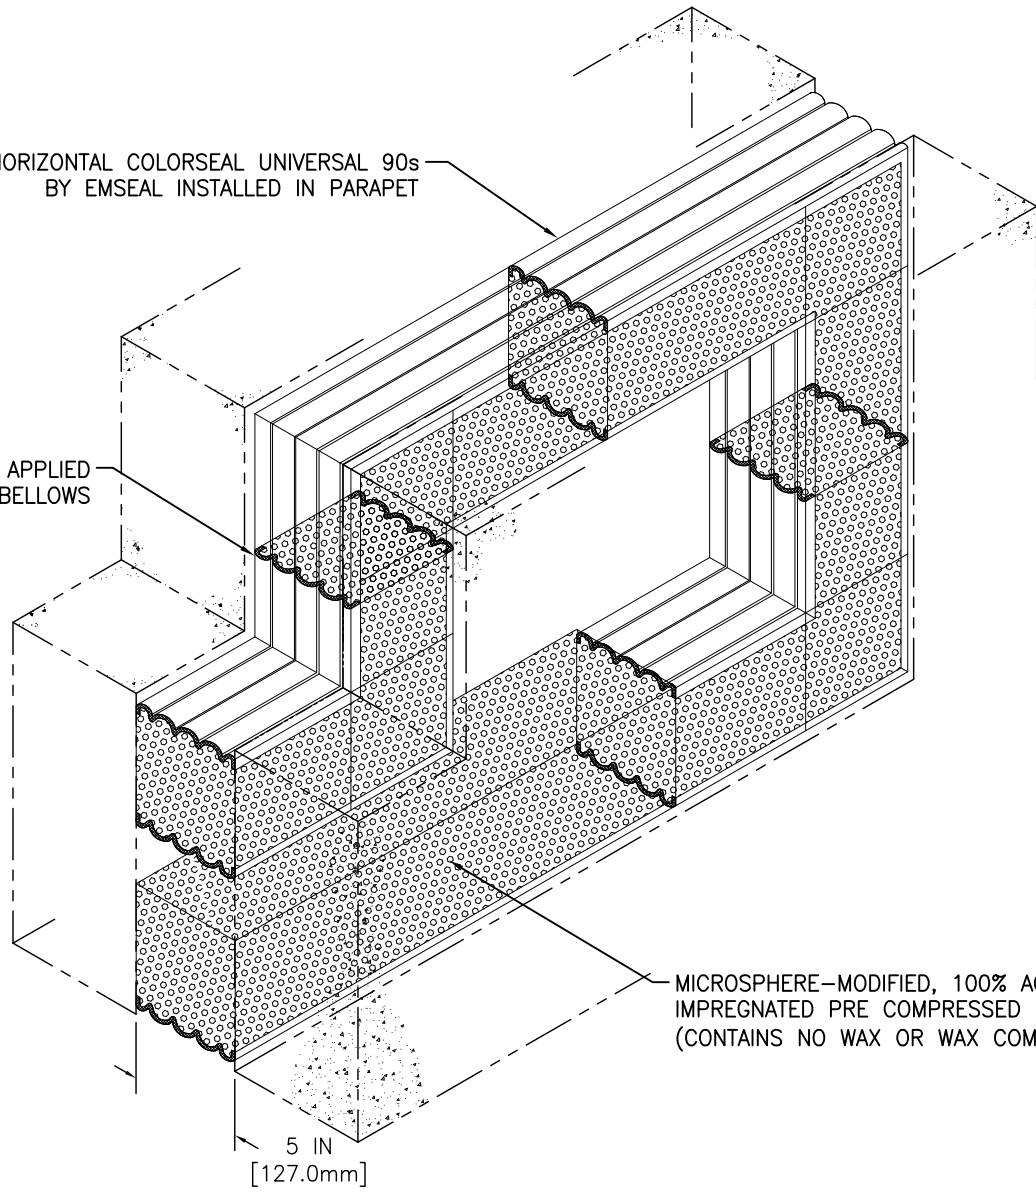

HORIZONTAL COLORSEAL UNIVERSAL 90s
BY EMSEAL INSTALLED IN PARAPET

WATERTIGHT FACTORY APPLIED
SILICONE BELLOWS

MICROSPHERE-MODIFIED, 100% ACRYLIC-
IMPREGNATED PRE COMPRESSED FOAM.
(CONTAINS NO WAX OR WAX COMPOUNDS)

HORIZONTAL COLORSEAL
SEE APPLICABLE
DETAIL FOR DESIRED
SIZE & SYSTEM FEATURES

5 IN
[127.0mm]

EMSEAL JOINT SYSTEMS LTD.

UNIVERSAL 90s INSTALLED IN A PARAPET

DRAWN BY:	DATE:	SCALE:	SHEET
SWR	2016/01/07	N.T.S.	No: 1 OF 1

PART NUMBER: COH_0500_PARAPET_ISO