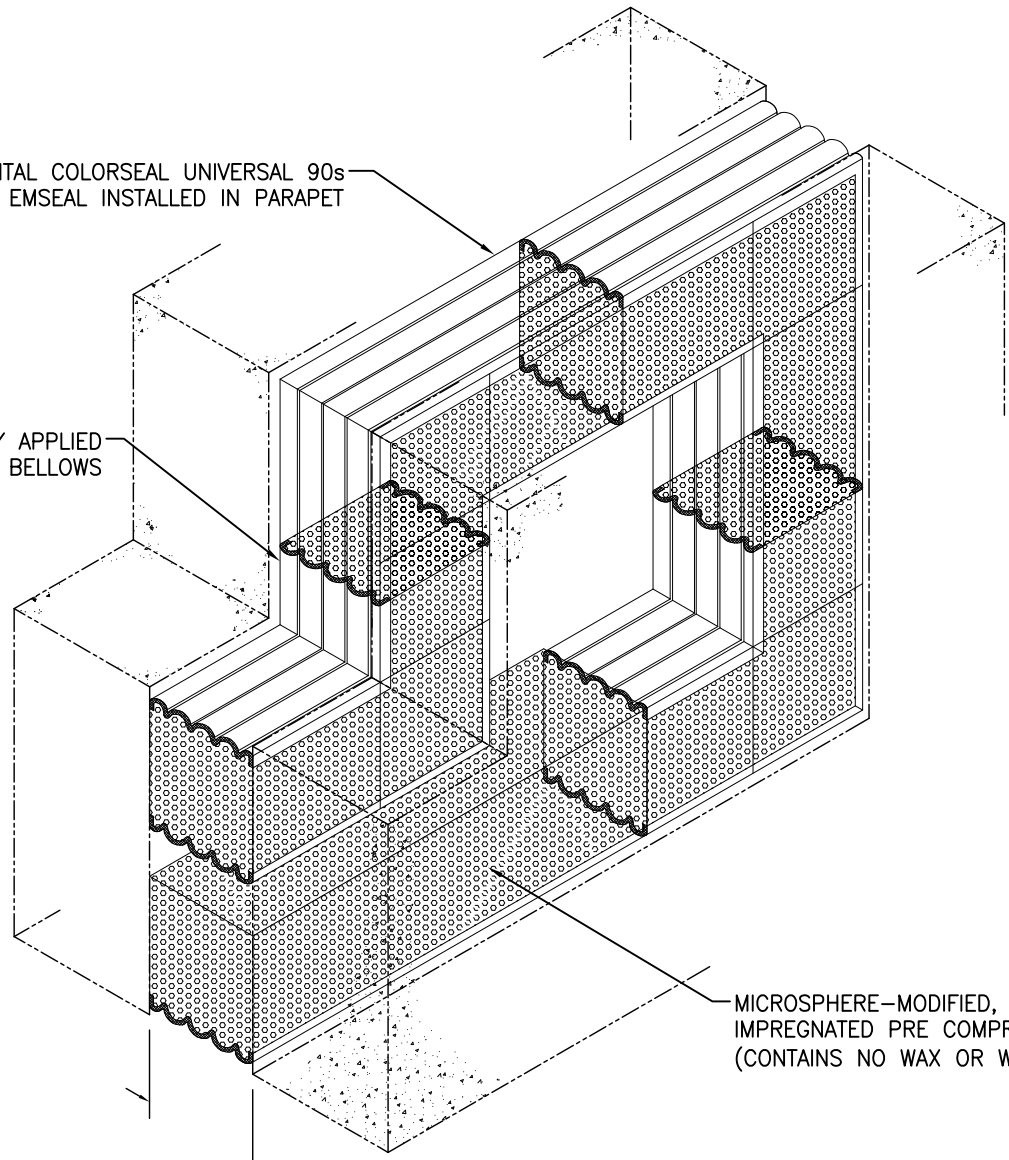

HORIZONTAL COLORSEAL UNIVERSAL 90s
BY EMSEAL INSTALLED IN PARAPET

WATERTIGHT FACTORY APPLIED
SILICONE BELLOWS

MICROSPHERE-MODIFIED, 100% ACRYLIC-
IMPREGNATED PRE COMPRESSED FOAM.
(CONTAINS NO WAX OR WAX COMPOUNDS)

HORIZONTAL COLORSEAL
SEE APPLICABLE
DETAIL FOR DESIRED
SIZE & SYSTEM FEATURES

4 3/4 IN
[120.7mm]

EMSEAL JOINT SYSTEMS LTD.

UNIVERSAL 90s INSTALLED IN A PARAPET

DRAWN BY: SWR	DATE: 2016/01/07	SCALE: N.T.S.	SHEET No: 1 OF 1

PART NUMBER:
COH_0475_PARAPET_ISO