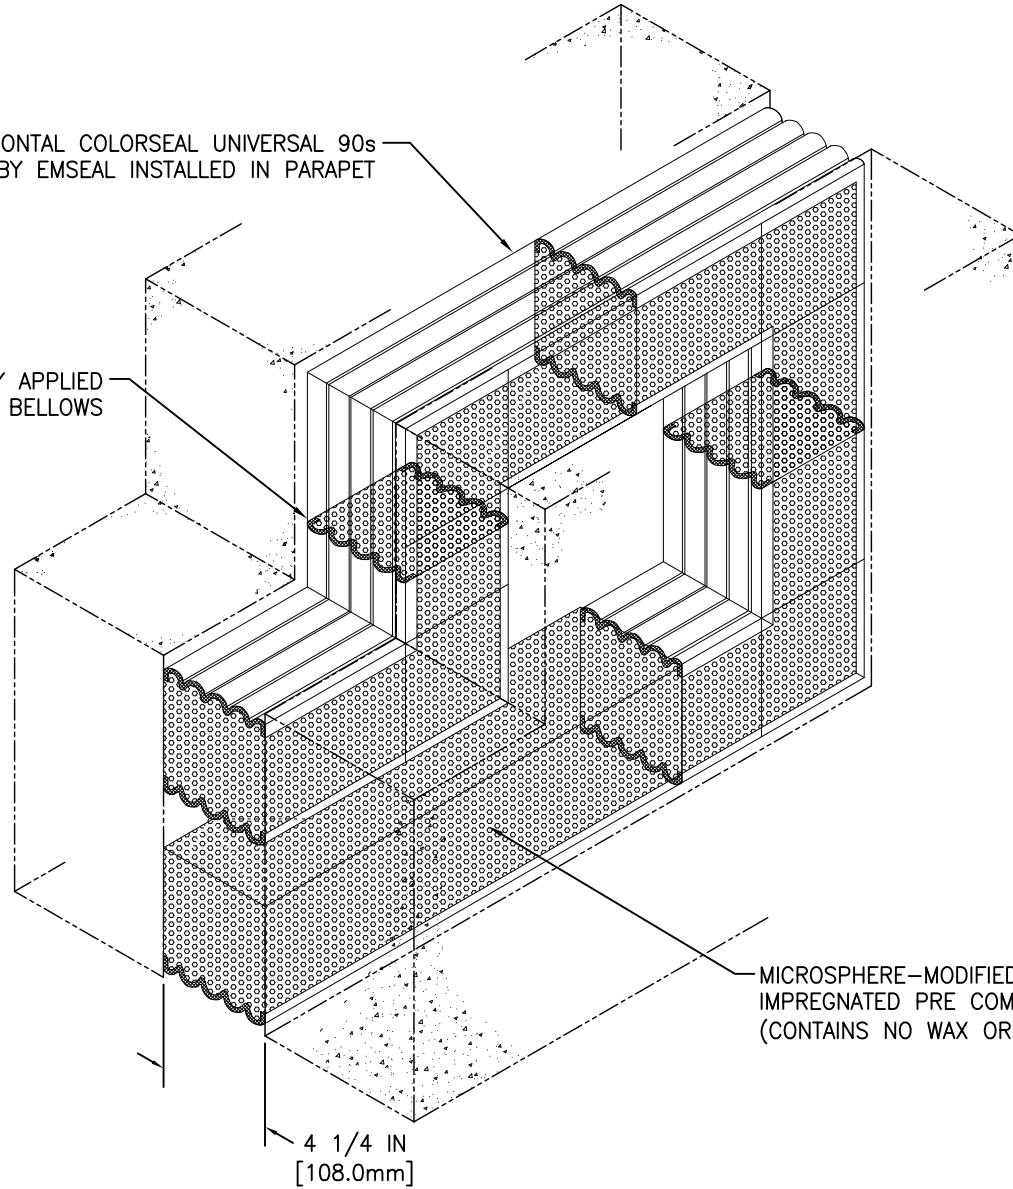

HORIZONTAL COLORSEAL UNIVERSAL 90s
BY EMSEAL INSTALLED IN PARAPET

WATERTIGHT FACTORY APPLIED
SILICONE BELLOWS

MICROSPHERE-MODIFIED, 100% ACRYLIC-
IMPREGNATED PRE COMPRESSED FOAM.
(CONTAINS NO WAX OR WAX COMPOUNDS)

4 1/4 IN
[108.0mm]

HORIZONTAL COLORSEAL
SEE APPLICABLE
DETAIL FOR DESIRED
SIZE & SYSTEM FEATURES

EMSEAL JOINT SYSTEMS LTD.

UNIVERSAL 90s INSTALLED IN A PARAPET

DRAWN BY: SWR	DATE: 2016/01/07	SCALE: N.T.S.	SHEET No: 1 OF 1

PART NUMBER:
COH_0425_PARAPET_ISO