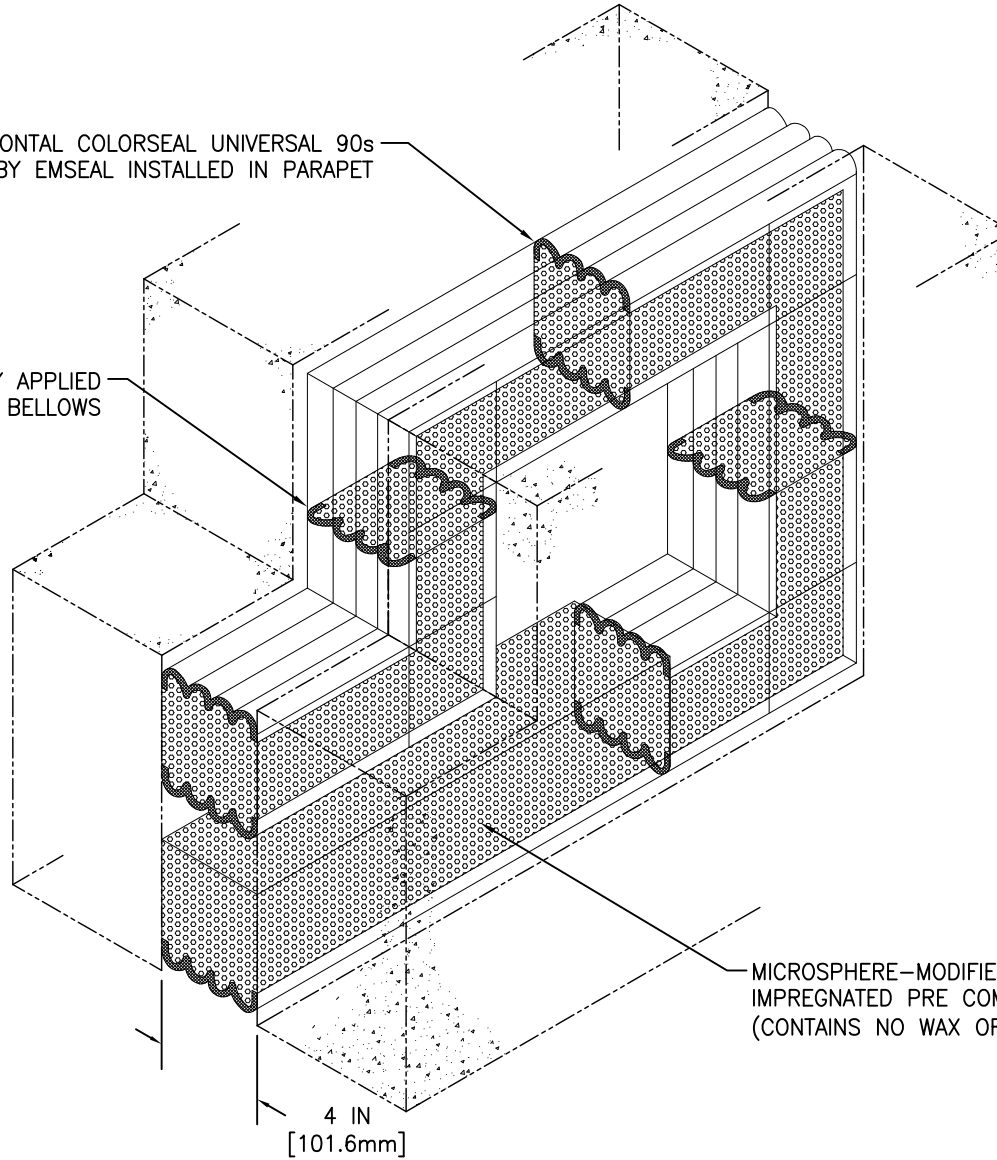

HORIZONTAL COLORSEAL UNIVERSAL 90s
BY EMSEAL INSTALLED IN PARAPET

WATERTIGHT FACTORY APPLIED
SILICONE BELLOWS

MICROSPHERE-MODIFIED, 100% ACRYLIC-
IMPREGNATED PRE COMPRESSED FOAM.
(CONTAINS NO WAX OR WAX COMPOUNDS)

HORIZONTAL COLORSEAL
SEE APPLICABLE
DETAIL FOR DESIRED
SIZE & SYSTEM FEATURES

EMSEAL JOINT SYSTEMS LTD.

UNIVERSAL 90s INSTALLED IN A PARAPET

DRAWN BY: SWR	DATE: 2016/01/07	SCALE: N.T.S.	SHEET No: 1 OF 1

PART NUMBER:
COH_0400_PARAPET_ISO