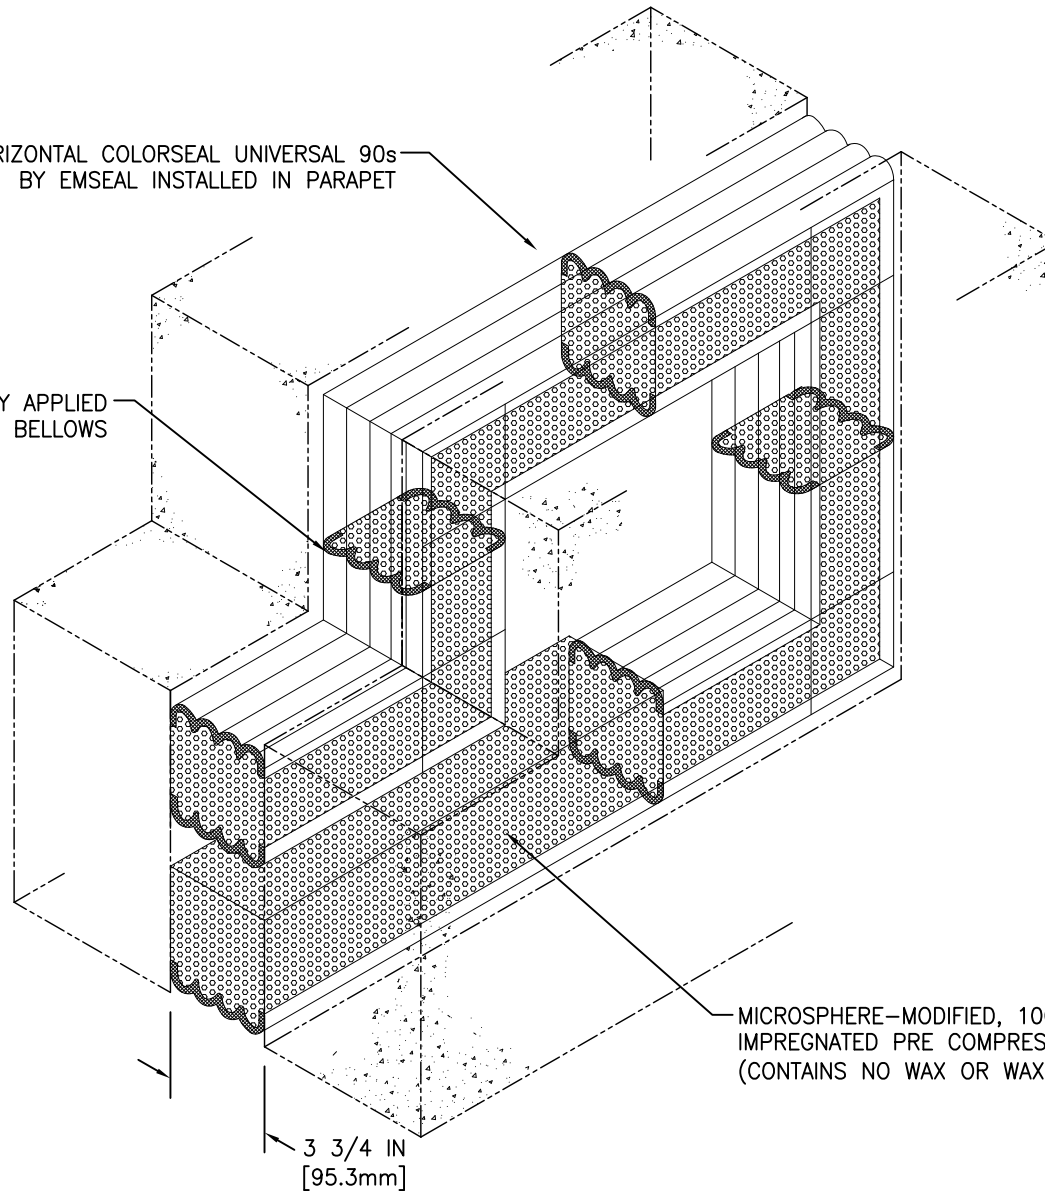

HORIZONTAL COLORSEAL UNIVERSAL 90s
BY EMSEAL INSTALLED IN PARAPET

WATERTIGHT FACTORY APPLIED
SILICONE BELLOWS

HORIZONTAL COLORSEAL
SEE APPLICABLE
DETAIL FOR DESIRED
SIZE & SYSTEM FEATURES

MICROSPHERE-MODIFIED, 100% ACRYLIC-
IMPREGNATED PRE COMPRESSED FOAM.
(CONTAINS NO WAX OR WAX COMPOUNDS)

3 3/4 IN
[95.3mm]

EMSEAL JOINT SYSTEMS LTD.

UNIVERSAL 90s INSTALLED IN A PARAPET

DRAWN BY:	DATE:	SCALE:	SHEET
SWR	2016/01/07	N.T.S.	No: 1 OF 1

PART NUMBER:

COH_0375_PARAPET_ISO