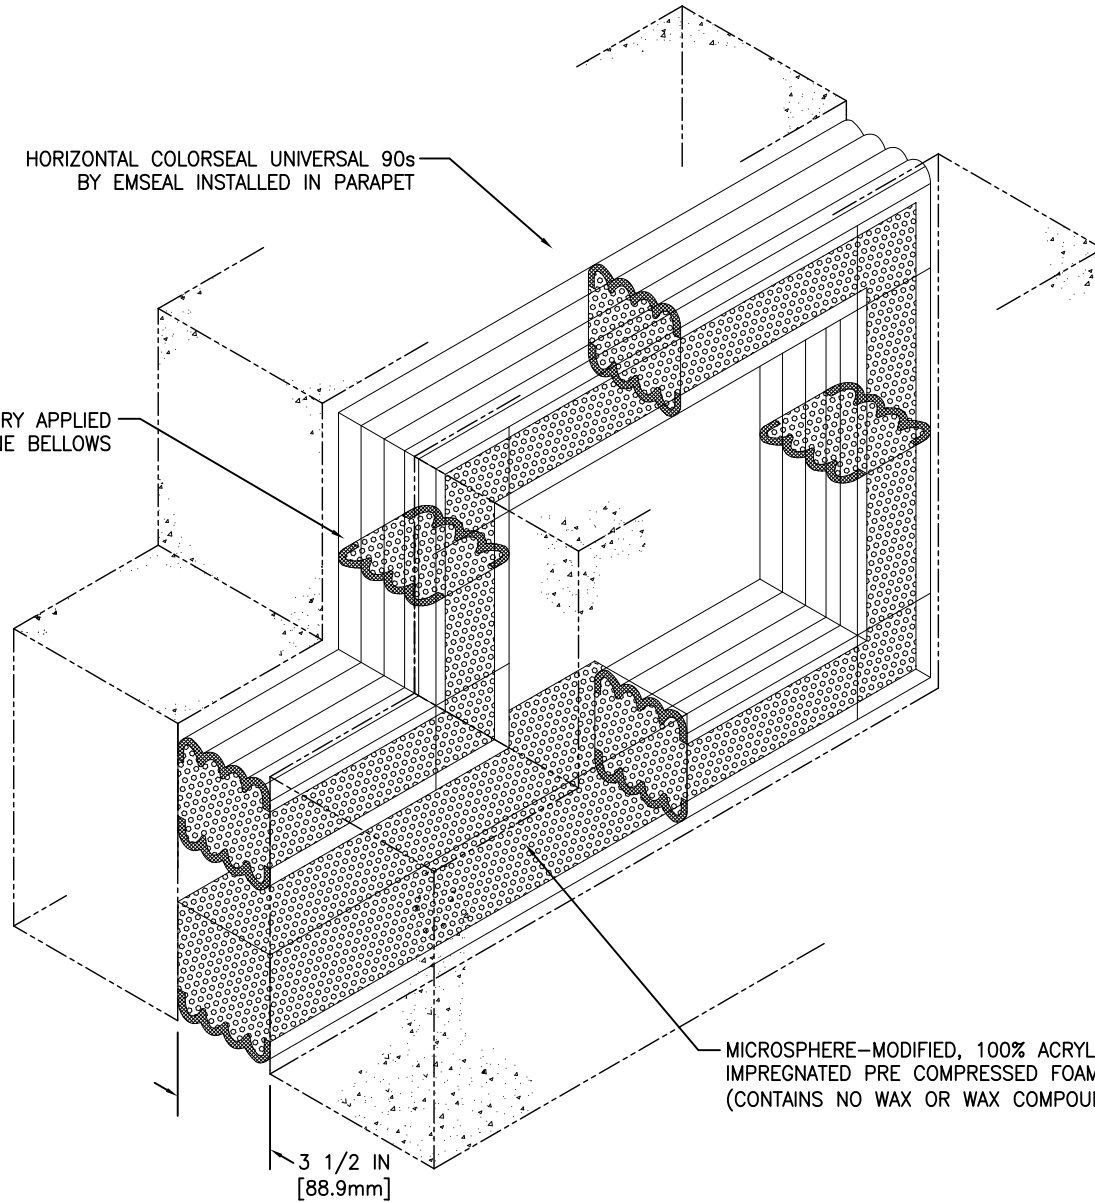

HORIZONTAL COLORSEAL UNIVERSAL 90s
BY EMSEAL INSTALLED IN PARAPET

WATERTIGHT FACTORY APPLIED
SILICONE BELLOWS

HORIZONTAL COLORSEAL
SEE APPLICABLE
DETAIL FOR DESIRED
SIZE & SYSTEM FEATURES

MICROSPHERE-MODIFIED, 100% ACRYLIC-
IMPREGNATED PRE COMPRESSED FOAM.
(CONTAINS NO WAX OR WAX COMPOUNDS)

3 1/2 IN
[88.9mm]

EMSEAL JOINT SYSTEMS LTD.

UNIVERSAL 90s INSTALLED IN A PARAPET

DRAWN BY: SWR	DATE: 2016/01/07	SCALE: N.T.S.	SHEET No: 1 OF 1

PART NUMBER:

COH_0350_PARAPET_ISO