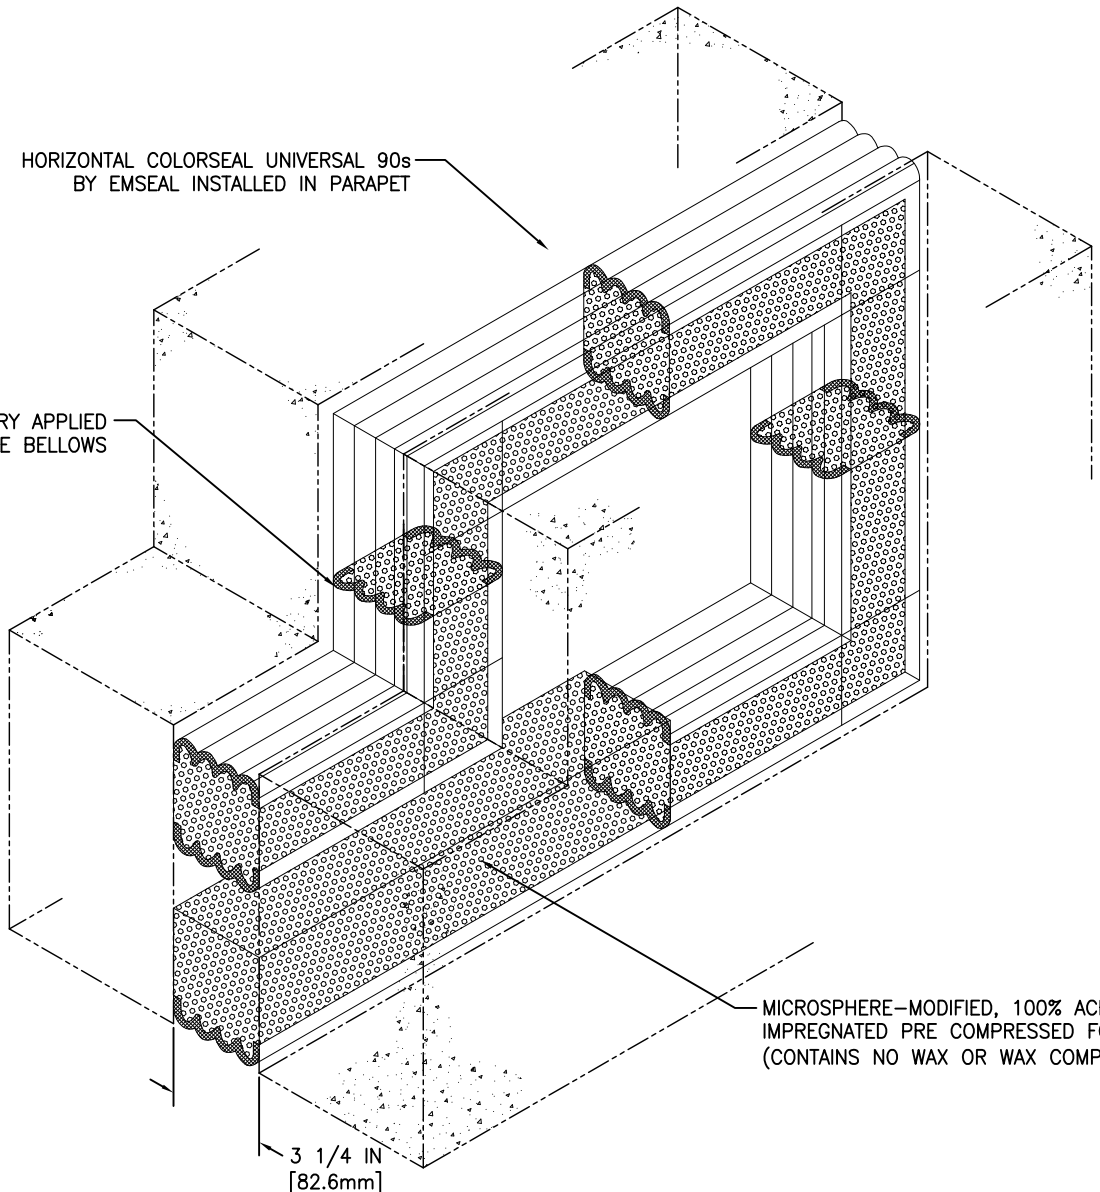

HORIZONTAL COLORSEAL UNIVERSAL 90s
BY EMSEAL INSTALLED IN PARAPET

WATERTIGHT FACTORY APPLIED
SILICONE BELLOWS

MICROSPHERE-MODIFIED, 100% ACRYLIC-
IMPREGNATED PRE COMPRESSED FOAM.
(CONTAINS NO WAX OR WAX COMPOUNDS)

HORIZONTAL COLORSEAL
SEE APPLICABLE
DETAIL FOR DESIRED
SIZE & SYSTEM FEATURES

3 1/4 IN
[82.6mm]

EMSEAL JOINT SYSTEMS LTD.

UNIVERSAL 90s INSTALLED IN A PARAPET

DRAWN BY: SWR	DATE: 2016/01/07	SCALE: N.T.S.	SHEET No: 1 OF 1

PART NUMBER:
COH_0325_PARAPET_ISO