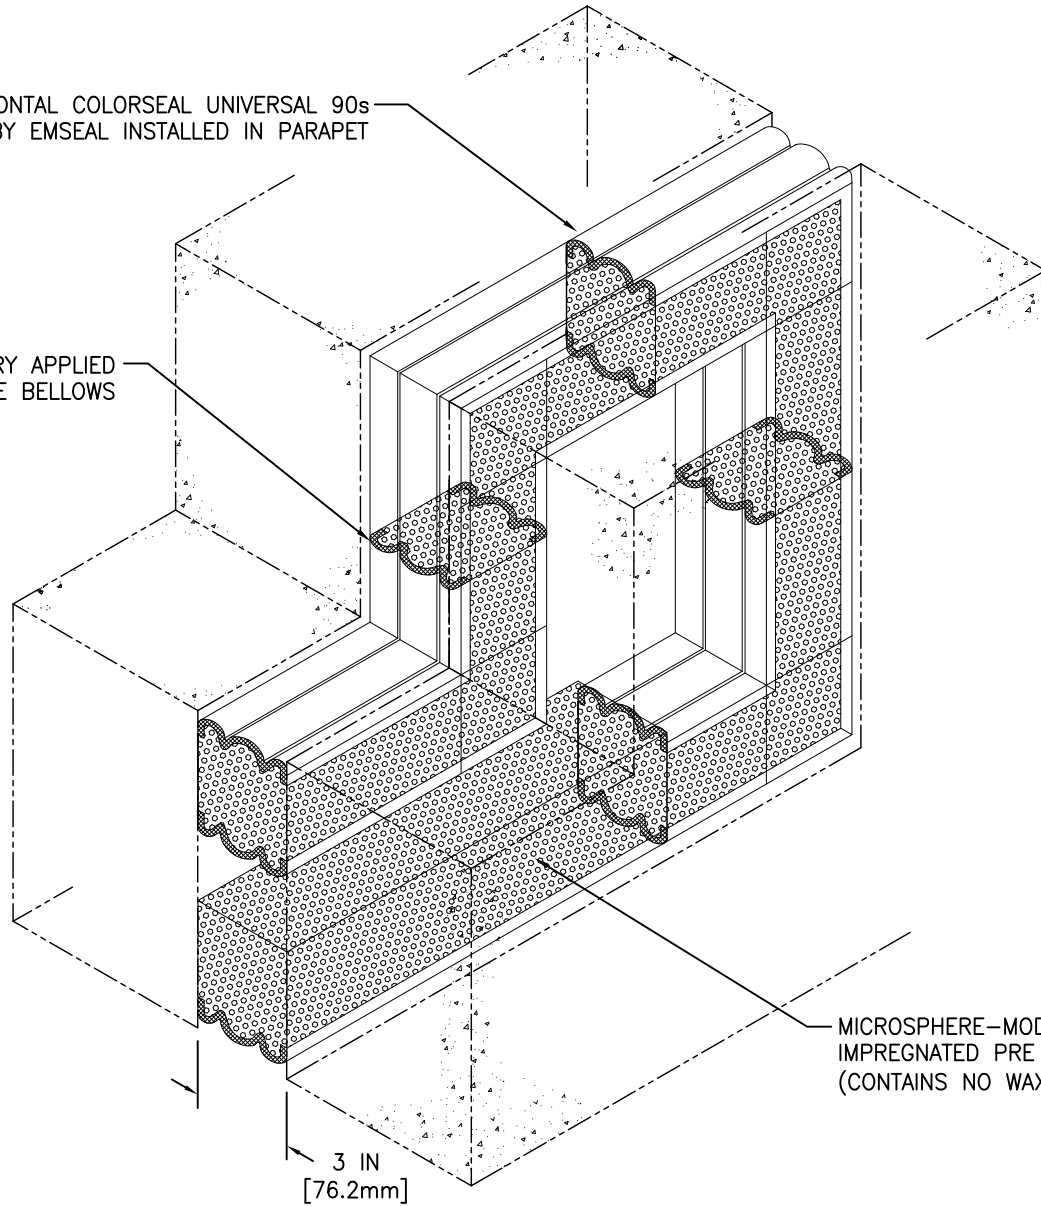

HORIZONTAL COLORSEAL UNIVERSAL 90s
BY EMSEAL INSTALLED IN PARAPET

WATERTIGHT FACTORY APPLIED
SILICONE BELLOWS

HORIZONTAL COLORSEAL
SEE APPLICABLE
DETAIL FOR DESIRED
SIZE & SYSTEM FEATURES

MICROSPHERE-MODIFIED, 100% ACRYLIC-
IMPREGNATED PRE COMPRESSED FOAM.
(CONTAINS NO WAX OR WAX COMPOUNDS)

3 IN
[76.2mm]

EMSEAL JOINT SYSTEMS LTD.

UNIVERSAL 90s INSTALLED IN A PARAPET

DRAWN BY: SWR	DATE: 2016/01/07	SCALE: N.T.S.	SHEET No: 1 OF 1

PART NUMBER:

COH_0300_PARAPET_ISO