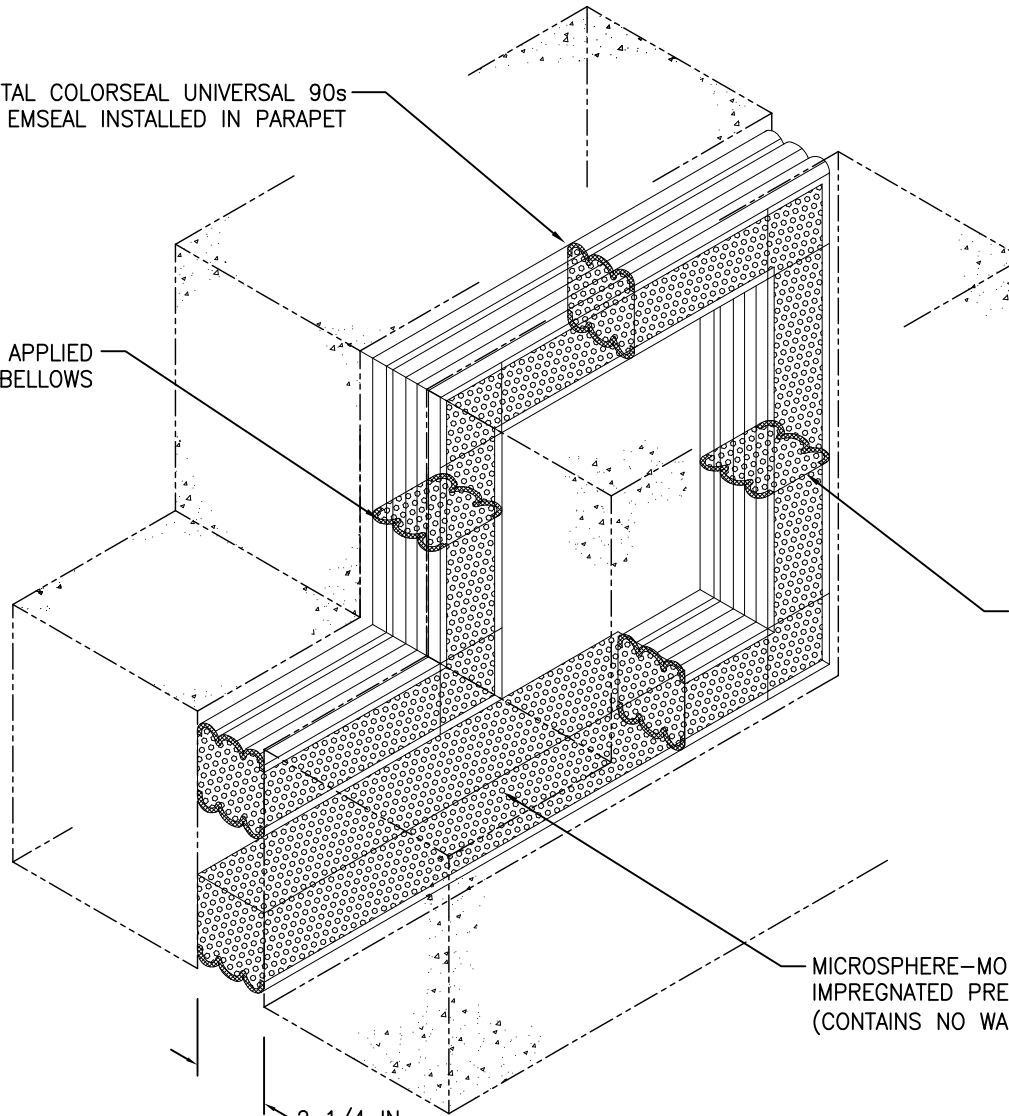

HORIZONTAL COLORSEAL UNIVERSAL 90s
BY EMSEAL INSTALLED IN PARAPET

WATERTIGHT FACTORY APPLIED
SILICONE BELLOWS

EPOXY ADHESIVE
BOTH SIDES

MICROSPHERE-MODIFIED, 100% ACRYLIC-
IMPREGNATED PRE COMPRESSED FOAM.
(CONTAINS NO WAX OR WAX COMPOUNDS)

HORIZONTAL COLORSEAL
SEE APPLICABLE
DETAIL FOR DESIRED
SIZE & SYSTEM FEATURES

2 1/4 IN
[57.2mm]

EMSEAL JOINT SYSTEMS LTD.

UNIVERSAL 90s INSTALLED IN A PARAPET

DRAWN BY: SWR	DATE: 2016/01/07	SCALE: N.T.S.	SHEET No: 1 OF 1

PART NUMBER:

COH_0225_PARAPET_ISO