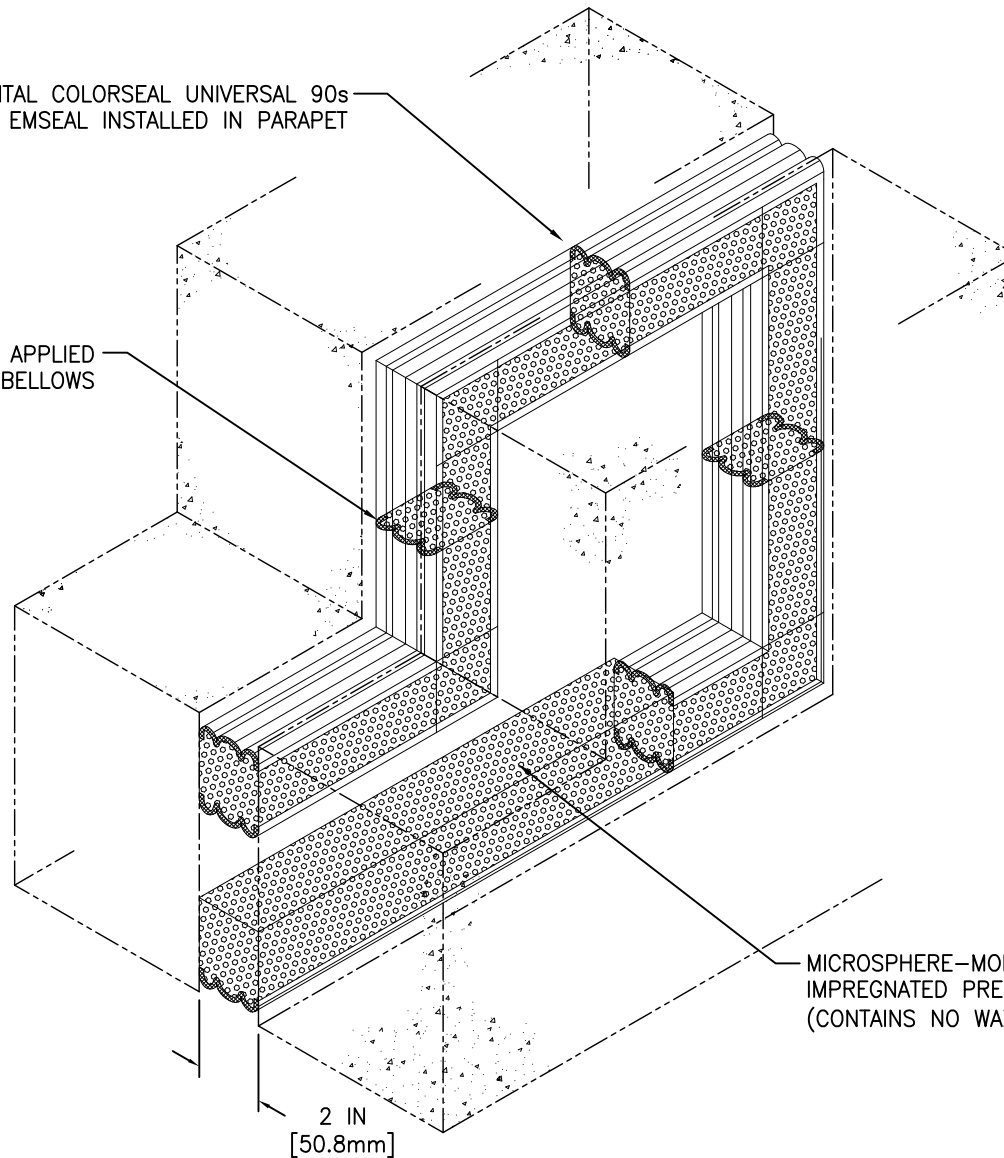

HORIZONTAL COLORSEAL UNIVERSAL 90s
BY EMSEAL INSTALLED IN PARAPET

WATERTIGHT FACTORY APPLIED
SILICONE BELLOWS

MICROSPHERE-MODIFIED, 100% ACRYLIC-
IMPREGNATED PRE COMPRESSED FOAM.
(CONTAINS NO WAX OR WAX COMPOUNDS)

HORIZONTAL COLORSEAL
SEE APPLICABLE
DETAIL FOR DESIRED
SIZE & SYSTEM FEATURES

2 IN
[50.8mm]

EMSEAL JOINT SYSTEMS LTD.

UNIVERSAL 90s INSTALLED IN A PARAPET

DRAWN BY: SWR	DATE: 2016/01/07	SCALE: N.T.S.	SHEET No: 1 OF 1

PART NUMBER:
COH_0200_PARAPET_ISO