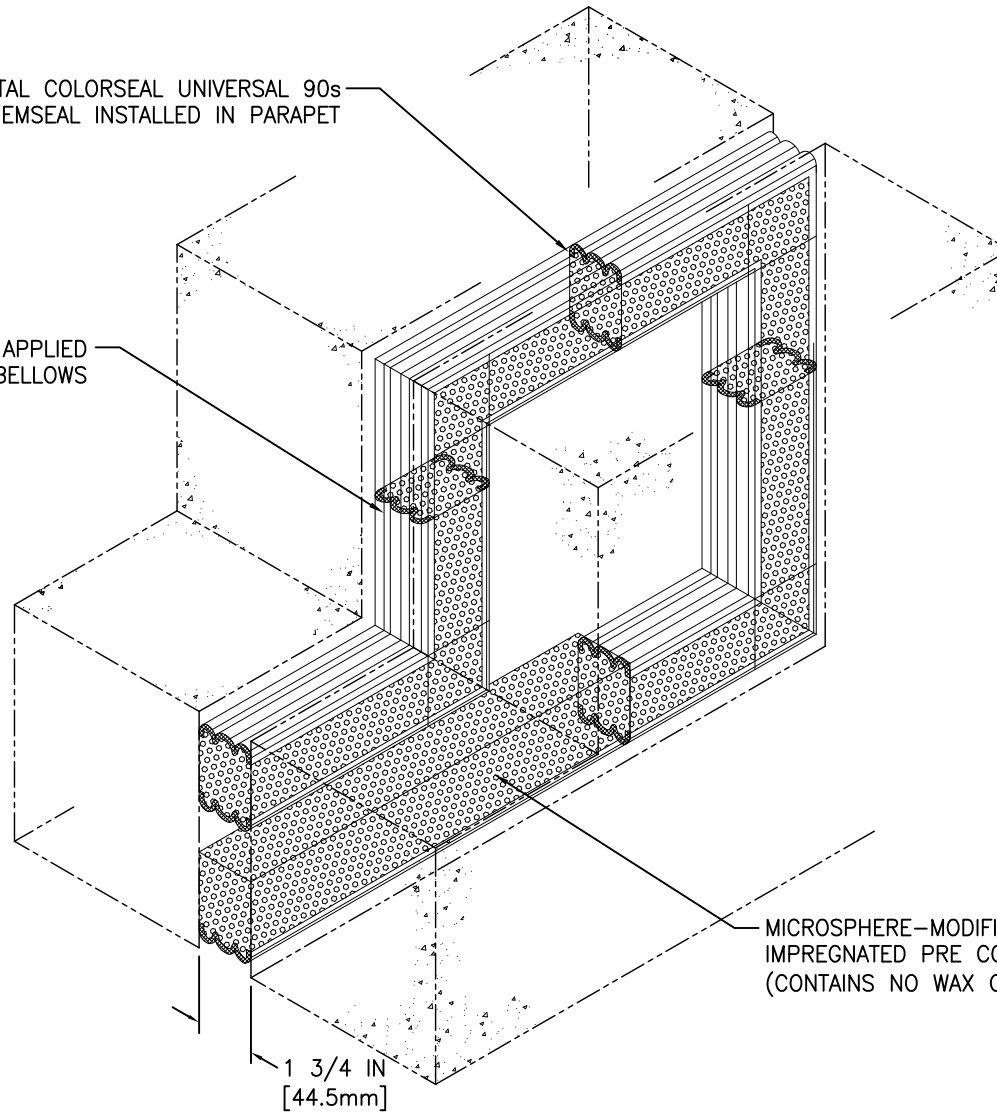

HORIZONTAL COLORSEAL UNIVERSAL 90s
BY EMSEAL INSTALLED IN PARAPET

WATERTIGHT FACTORY APPLIED
SILICONE BELLOWS

MICROSPHERE-MODIFIED, 100% ACRYLIC-
IMPREGNATED PRE COMPRESSED FOAM.
(CONTAINS NO WAX OR WAX COMPOUNDS)

HORIZONTAL COLORSEAL
SEE APPLICABLE
DETAIL FOR DESIRED
SIZE & SYSTEM FEATURES

EMSEAL JOINT SYSTEMS LTD.

UNIVERSAL 90s INSTALLED IN A PARAPET

DRAWN BY: SWR	DATE: 2016/01/07	SCALE: N.T.S.	SHEET No: 1 OF 1

PART NUMBER:
COH_0175_PARAPET_ISO