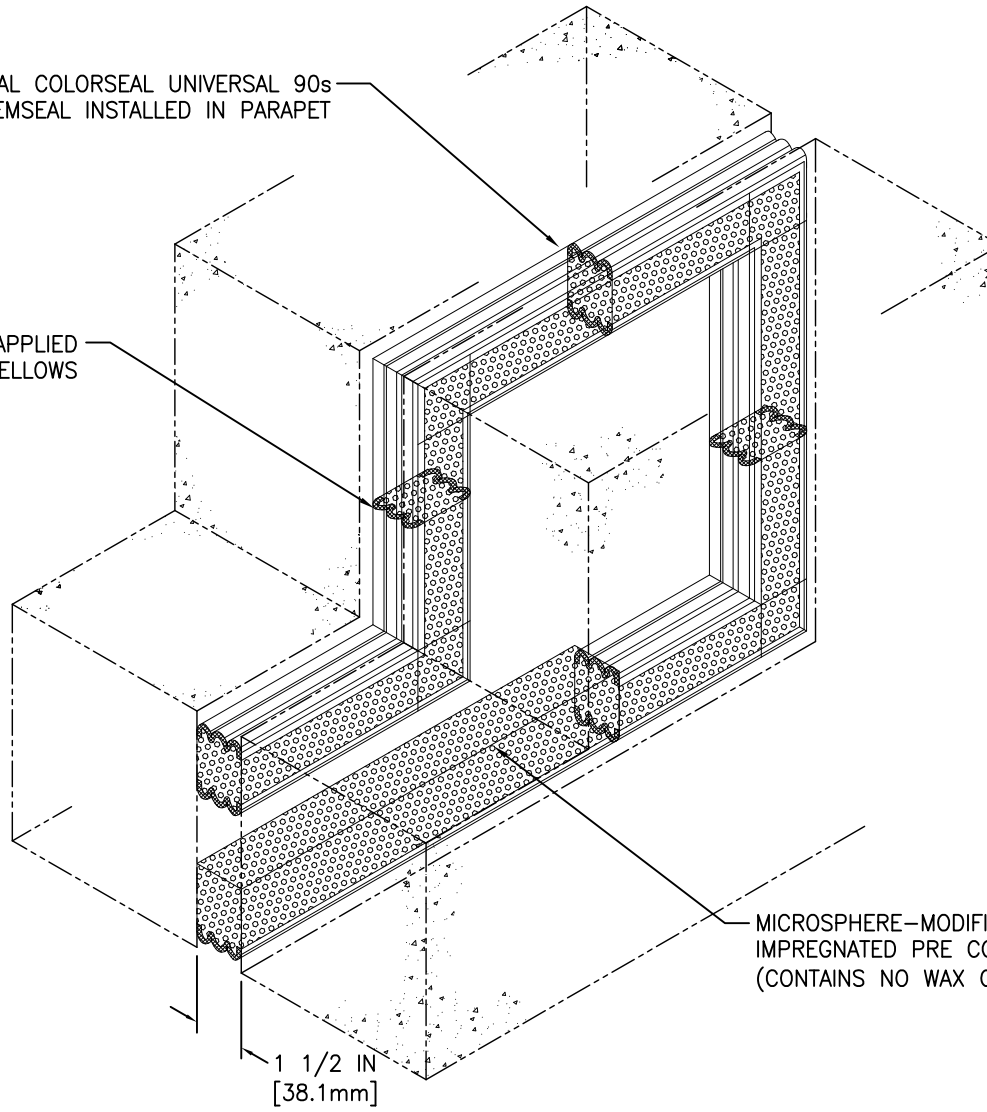

HORIZONTAL COLORSEAL UNIVERSAL 90s
BY EMSEAL INSTALLED IN PARAPET

WATERTIGHT FACTORY APPLIED
SILICONE BELLOWS

MICROSPHERE-MODIFIED, 100% ACRYLIC-
IMPREGNATED PRE COMPRESSED FOAM.
(CONTAINS NO WAX OR WAX COMPOUNDS)

HORIZONTAL COLORSEAL
SEE APPLICABLE
DETAIL FOR DESIRED
SIZE & SYSTEM FEATURES

EMSEAL JOINT SYSTEMS LTD.

UNIVERSAL 90s INSTALLED IN A PARAPET

DRAWN BY: SWR	DATE: 2016/01/07	SCALE: N.T.S.	SHEET No: 1 OF 1

PART NUMBER:
COH_0150_PARAPET_ISO