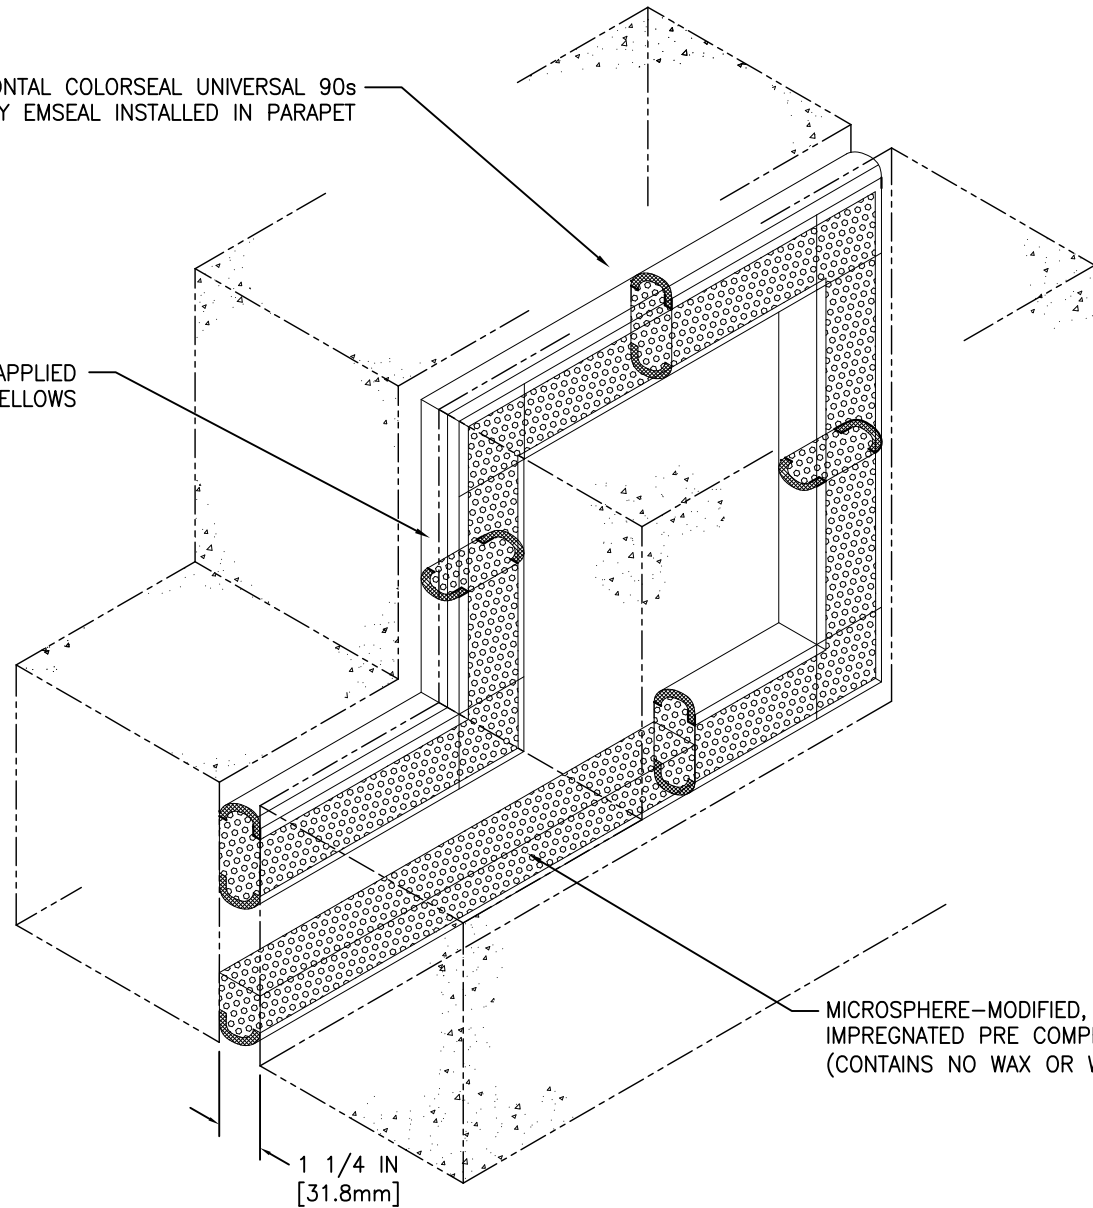

HORIZONTAL COLORSEAL UNIVERSAL 90s
BY EMSEAL INSTALLED IN PARAPET

WATERTIGHT FACTORY APPLIED
SILICONE BELLOWS

MICROSPHERE-MODIFIED, 100% ACRYLIC-
IMPREGNATED PRE COMPRESSED FOAM.
(CONTAINS NO WAX OR WAX COMPOUNDS)

HORIZONTAL COLORSEAL
SEE APPLICABLE
DETAIL FOR DESIRED
SIZE & SYSTEM FEATURES

1 1/4 IN
[31.8mm]

EMSEAL JOINT SYSTEMS LTD.

UNIVERSAL 90s INSTALLED IN A PARAPET

DRAWN BY: SWR	DATE: 2016/01/07	SCALE: N.T.S.	SHEET No: 1 OF 1

PART NUMBER:
COH_0125_PARAPET_ISO