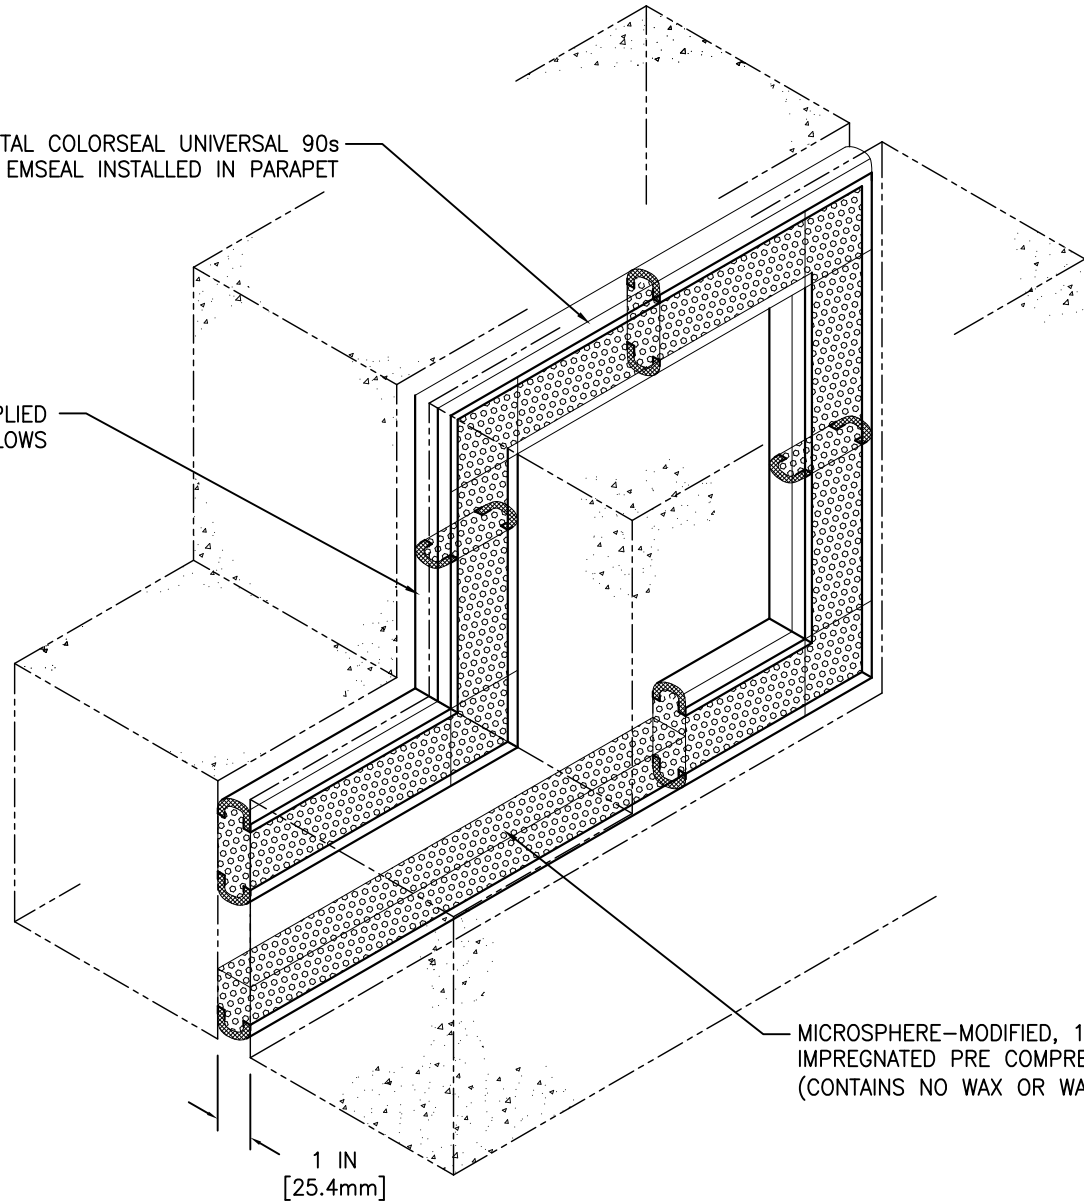

HORIZONTAL COLORSEAL UNIVERSAL 90s
BY EMSEAL INSTALLED IN PARAPET

WATERTIGHT FACTORY APPLIED
SILICONE BELLOWS

HORIZONTAL COLORSEAL
SEE APPLICABLE
DETAIL FOR DESIRED
SIZE & SYSTEM FEATURES

MICROSPHERE-MODIFIED, 100% ACRYLIC-
IMPREGNATED PRE COMPRESSED FOAM.
(CONTAINS NO WAX OR WAX COMPOUNDS)

1 IN
[25.4mm]

EMSEAL JOINT SYSTEMS LTD.

UNIVERSAL 90s INSTALLED IN A PARAPET

DRAWN BY: SWR	DATE: 2016/01/07	SCALE: N.T.S.	SHEET No: 1 OF 1

PART NUMBER:

COH_0100_PARAPET_ISO