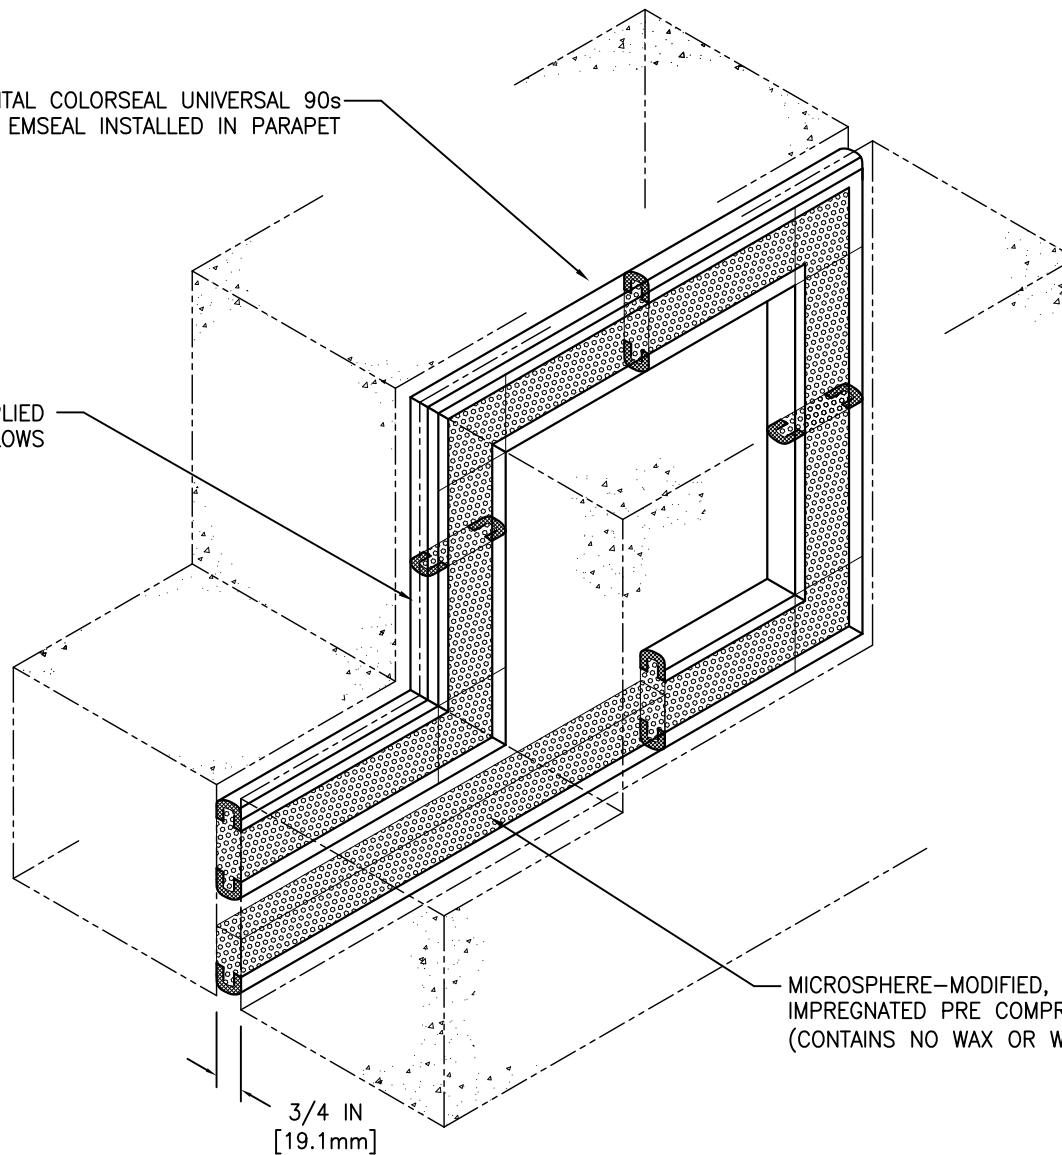

HORIZONTAL COLORSEAL UNIVERSAL 90s
BY EMSEAL INSTALLED IN PARAPET

WATERTIGHT FACTORY APPLIED
SILICONE BELLOWS

MICROSPHERE-MODIFIED, 100% ACRYLIC-
IMPREGNATED PRE COMPRESSED FOAM.
(CONTAINS NO WAX OR WAX COMPOUNDS)

HORIZONTAL COLORSEAL
SEE APPLICABLE
DETAIL FOR DESIRED
SIZE & SYSTEM FEATURES

3/4 IN
[19.1mm]

EMSEAL JOINT SYSTEMS LTD.

UNIVERSAL 90s INSTALLED IN A PARAPET

DRAWN BY: SWR	DATE: 2016/01/07	SCALE: N.T.S.	SHEET No: 1 OF 1

PART NUMBER:
COH_0075_PARAPET_ISO