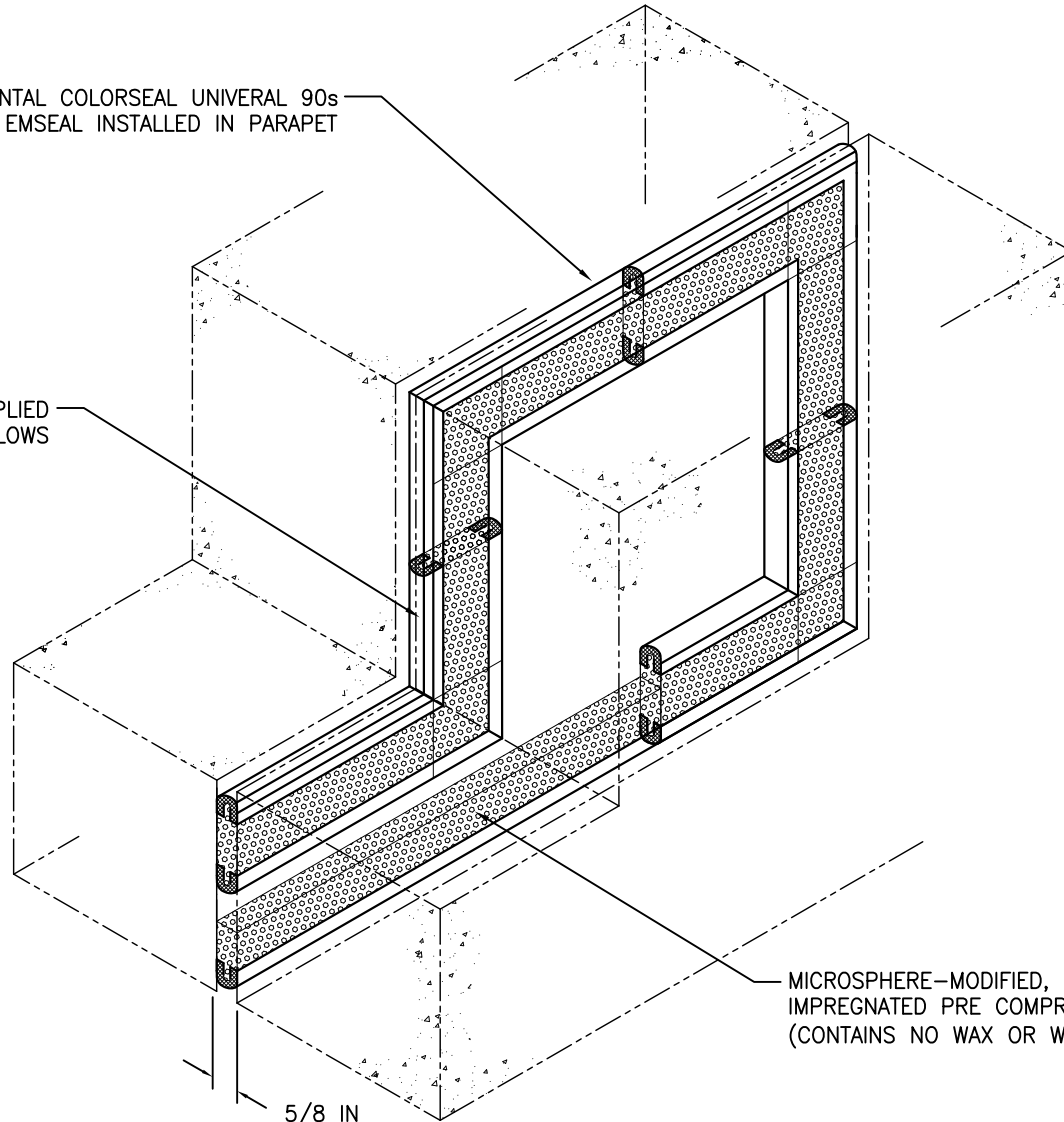

HORIZONTAL COLORSEAL UNIVERSAL 90s
BY EMSEAL INSTALLED IN PARAPET

WATERTIGHT FACTORY APPLIED
SILICONE BELLOWS

MICROSPHERE-MODIFIED, 100% ACRYLIC-
IMPREGNATED PRE COMPRESSED FOAM.
(CONTAINS NO WAX OR WAX COMPOUNDS)

HORIZONTAL COLORSEAL
SEE APPLICABLE
DETAIL FOR DESIRED
SIZE & SYSTEM FEATURES

5/8 IN
[15.9mm]

EMSEAL JOINT SYSTEMS LTD.

UNIVERSAL 90s INSTALLED IN A PARAPET

DRAWN BY: SWR	DATE: 2016/01/07	SCALE: N.T.S.	SHEET No: 1 OF 1

PART NUMBER:
COH_0063_PARAPET_ISO