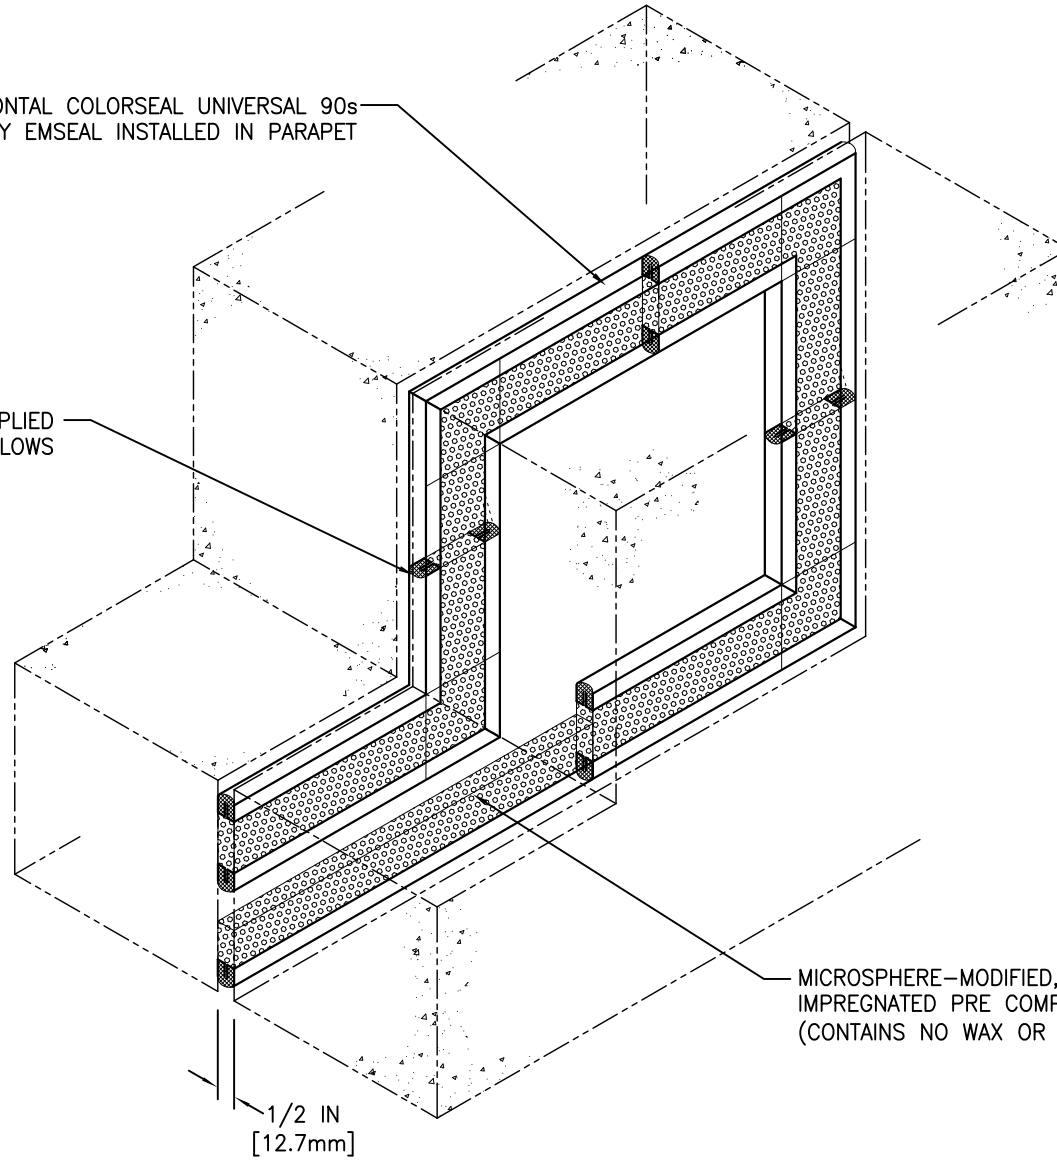

HORIZONTAL COLORSEAL UNIVERSAL 90s
BY EMSEAL INSTALLED IN PARAPET

WATERTIGHT FACTORY APPLIED
SILICONE BELLOWS

MICROSPHERE-MODIFIED, 100% ACRYLIC-
IMPREGNATED PRE COMPRESSED FOAM.
(CONTAINS NO WAX OR WAX COMPOUNDS)

HORIZONTAL COLORSEAL
SEE APPLICABLE
DETAIL FOR DESIRED
SIZE & SYSTEM FEATURES

1/2 IN
[12.7mm]

EMSEAL JOINT SYSTEMS LTD.

UNIVERSAL 90s INSTALLED IN A PARAPET

DRAWN BY: SWR	DATE: 2016/01/07	SCALE: N.T.S.	SHEET No: 1 OF 1

PART NUMBER:
COH_0050_PARAPET_ISO